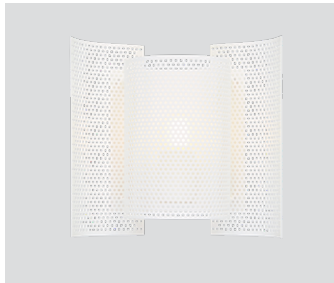

Butterfly perforated wall

Butterfly perforated white matt
– Item no. 331

Butterfly perforated brass
– Item no. 325

Butterfly perforated dark green
– Item no. 326

Butterfly perforated black matt
– Item no. 327

Butterfly perforated aluminium
– Item no. 328

Product type: Wall lamp

Design: Sven I. Dysthe, 1964

Shade material: Steel, brass or aluminium

Shade colour: White, black, dark green,
brushed brass or brushed aluminium

Body material: Steel

Body colour: White, black, dark green, brass or steel

Wire: White silk (white version), black silk (brass, black,
aluminium and dark green versions), 200 cm

Switch: Detachable pull string switch (on/off)

Bulb: E27, Max. 60 W

Voltage: 220V - 240V - 50/60Hz

Net weight: 1,2 kg (white, black, brass and dark green
versions), 0,8 kg (aluminium version)

Minimum order size: 2

Spare part available: Wall bracket

Dimensions and light direction: