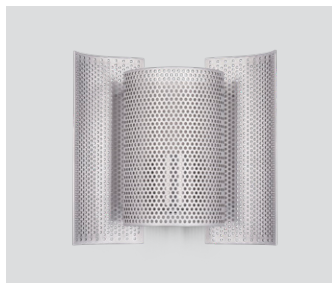

Butterfly perforated wall

Butterfly perforated white matt
– Item no. 331

Butterfly perforated brass
– Item no. 325

Butterfly perforated dark green
– Item no. 326

Butterfly perforated black matt
– Item no. 327

Butterfly perforated aluminium
– Item no. 328

Product type: Wall lamp

Design: Sven I. Dysthe, 1964

Shade material: Steel, brass or aluminium

Shade colour: White, black, dark green,
brushed brass or brushed aluminium

Body material: Steel

Body colour: White, black, dark green, brass or steel

Wire: White silk (white version), black silk (brass, black,
aluminium and dark green versions), 200 cm

Switch: Detachable pull string switch (on/off)

Bulb: E27, Max. 60 W

Voltage: 220V - 240V - 50/60Hz

Net weight: 1,2 kg (white, black, brass and dark green
versions), 0,8 kg (aluminium version)

Minimum order size: 2

Spare part available: Wall bracket

Dimensions and light direction: