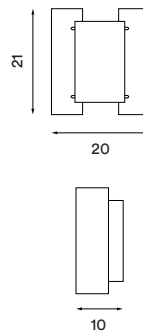

Body material: Steel

Body colour: White, black, dark green, brass or steel

Wire: White silk (white version), black silk (brass, black,
aluminium and dark green versions), 200 cm

Switch: Detachable pull string switch (on/off)

Bulb: E27, Max. 60 W

Voltage: 220V - 240V - 50/60Hz

Net weight: 1,2 kg (white, black, brass and dark green
versions), 0,8 kg (aluminium version)

Minimum order size: 2

Spare part available: Wall bracket

Dimensions and light direction: