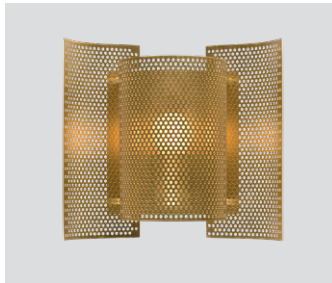

Butterfly perforated wall

Butterfly perforated white matt
– Item no. 331

Butterfly perforated brass
– Item no. 325

Butterfly perforated dark green
– Item no. 326

Butterfly perforated black matt
– Item no. 327

Butterfly perforated aluminium
– Item no. 328

Product type: Wall lamp

Design: Sven I. Dysthe, 1964

Shade material: Steel, brass or aluminium

Shade colour: White, black, dark green,
brushed brass or brushed aluminium

Body material: Steel

Body colour: White, black, dark green, brass or steel

Wire: White silk (white version), black silk (brass, black,
aluminium and dark green versions), 200 cm

Switch: Detachable pull string switch (on/off)