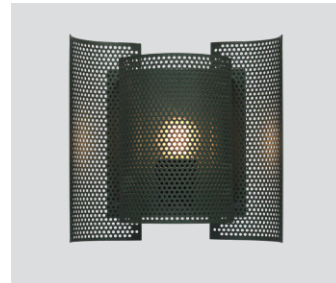

Butterfly perforated wall

Butterfly perforated white matt
– Item no. 331

Butterfly perforated brass
– Item no. 325

Butterfly perforated dark green
– Item no. 326

Butterfly perforated black matt
– Item no. 327

Butterfly perforated aluminium
– Item no. 328

Product type: Wall lamp

Design: Sven I. Dysthe, 1964

Shade material: Steel, brass or aluminium

Shade colour: White, black, dark green,
brushed brass or brushed aluminium

Body material: Steel

Body colour: White, black, dark green, brass or steel

Wire: White silk (white version), black silk (brass, black,
aluminium and dark green versions), 200 cm

Switch: Detachable pull string switch (on/off)