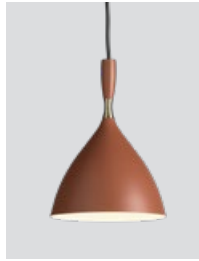

Dokka

Dokka dark green
– Item no. 251

Dokka light yellow
– Item no. 252

Dokka rust
– Item no. 253

Dokka dark grey
– Item no. 256

Dokka white matt
– Item no. 274

Dokka black matt
– Item no. 275

Dokka warm beige
– Item no. 276

Dokka steel
– Item no. 277

Dokka brass
– Item no. 278

Product type: Pendant lamp

Design: Birger Dahl, 1954

Shade material: Steel or brass (brass version only)

Shade ring material: Brass

Shade colours: Dark green, light yellow, rust, dark grey, white matt, black matt, warm beige, brushed steel or brushed brass

Shade inner colour: White

Wire: White rubber (white version only) or black rubber (all other versions), 370 cm

Bulb: E27, Max. 60 W

Voltage: 220V - 240V - 50/60Hz

Net weight: 0.9 kg

Minimum order size: 2

Spare part available: Cord grip canopy