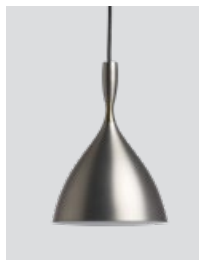

Dokka

Dokka dark green
– Item no. 251

Dokka light yellow
– Item no. 252

Dokka rust
– Item no. 253

Dokka dark grey
– Item no. 256

Dokka white matt
– Item no. 274

Dokka black matt
– Item no. 275

Dokka warm beige
– Item no. 276

Dokka steel
– Item no. 277

Dokka brass
– Item no. 278

Product type: Pendant lamp

Design: Birger Dahl, 1954

Shade material: Steel or brass (brass version only)

Shade ring material: Brass

Shade colours: Dark green, light yellow, rust, dark grey, white matt, black matt, warm beige, brushed steel or brushed brass

Shade inner colour: White

Wire: White rubber (white version only) or black rubber (all other versions), 370 cm

Bulb: E27, Max. 60 W

Voltage: 220V - 240V - 50/60Hz

Net weight: 0.9 kg

Minimum order size: 2

Spare part available: Cord grip canopy