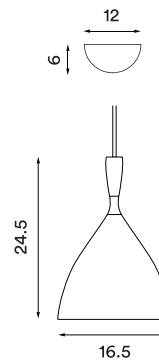

Shade inner colour: White

Wire: White rubber (white version only) or black rubber (all other versions), 370 cm

Bulb: E27, Max. 60 W

Voltage: 220V - 240V - 50/60Hz

Net weight: 0.9 kg

Minimum order size: 2

Spare part available: Cord grip canopy

Dimensions and light direction:

Recommended bulb: